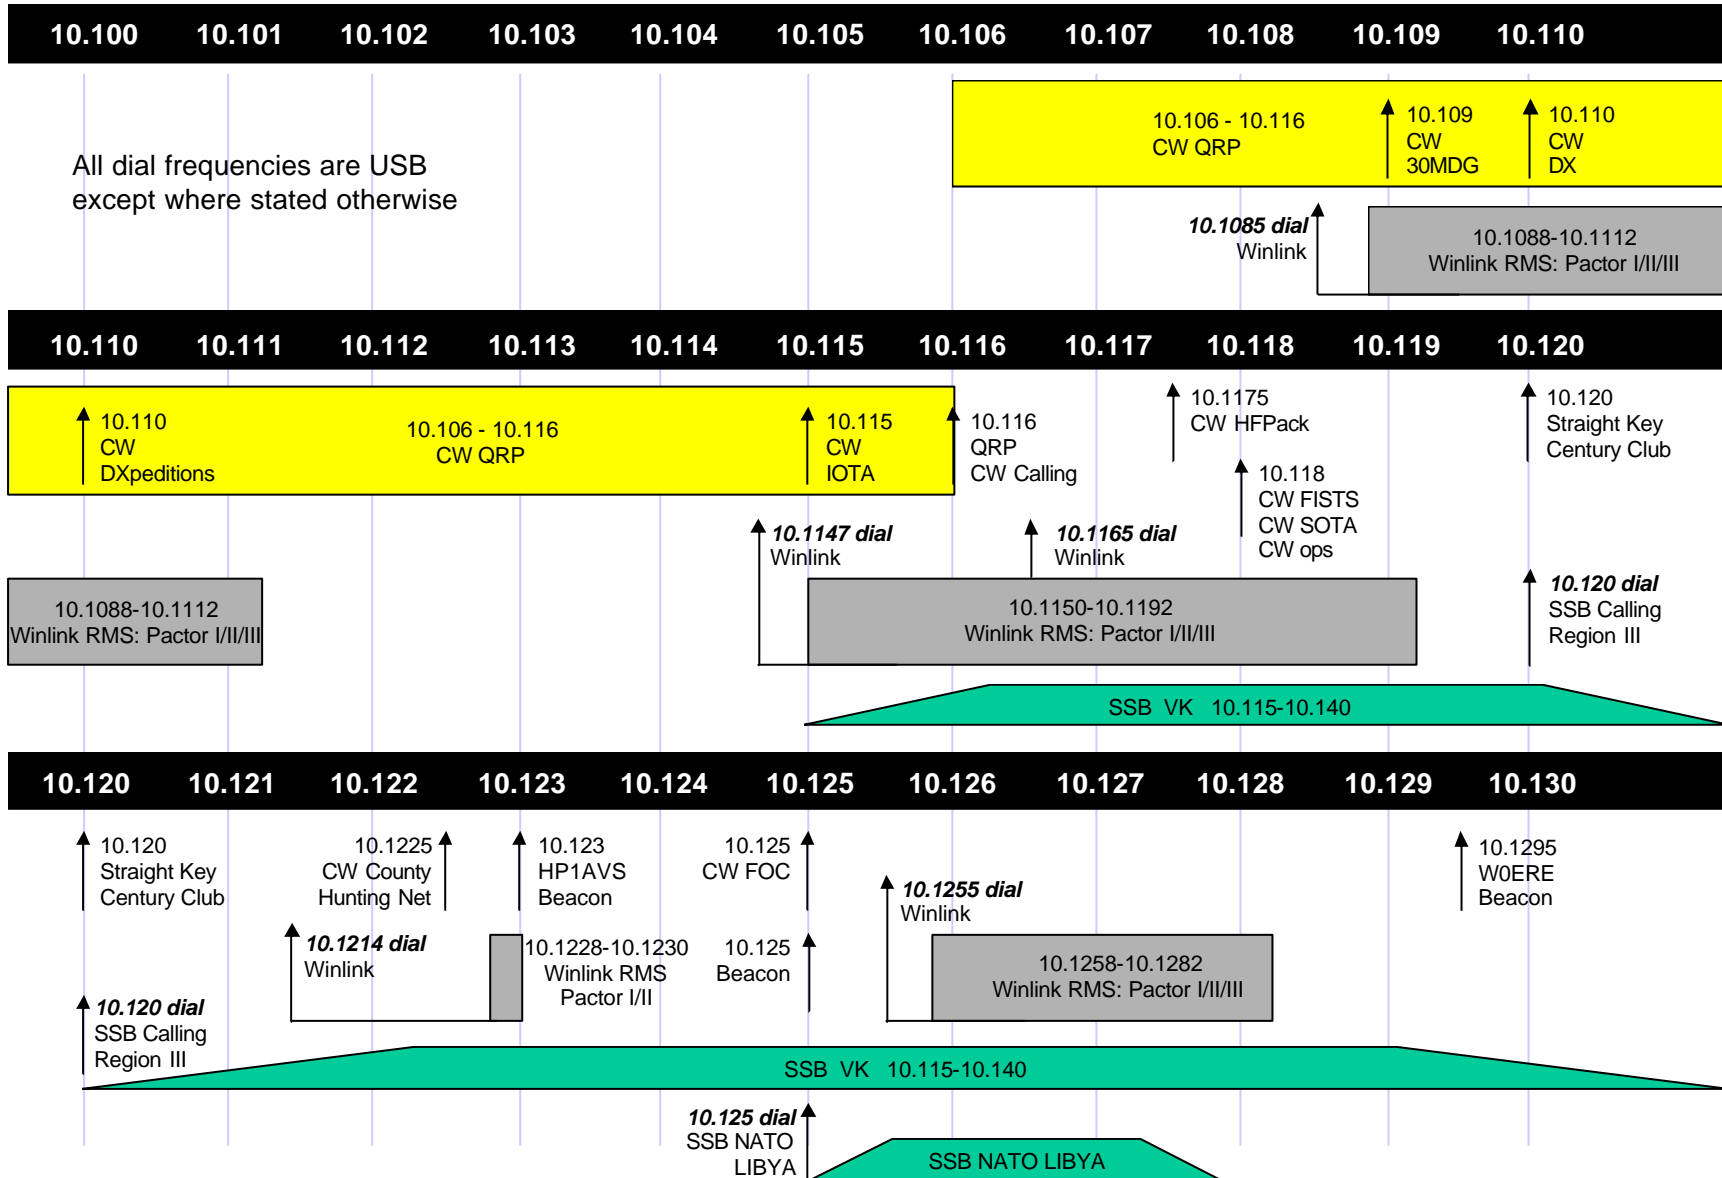

30m BAND UTILIZATION CHART v110713

13 July 2011

Compiled for the 30m Digital Group (30MDG) by Ian Wade, G3NRW (g3nrw@yahoo.co.uk)

30m BAND UTILIZATION CHART v110713

13 July 2011

30m BAND UTILIZATION CHART v110713

13 July 2011