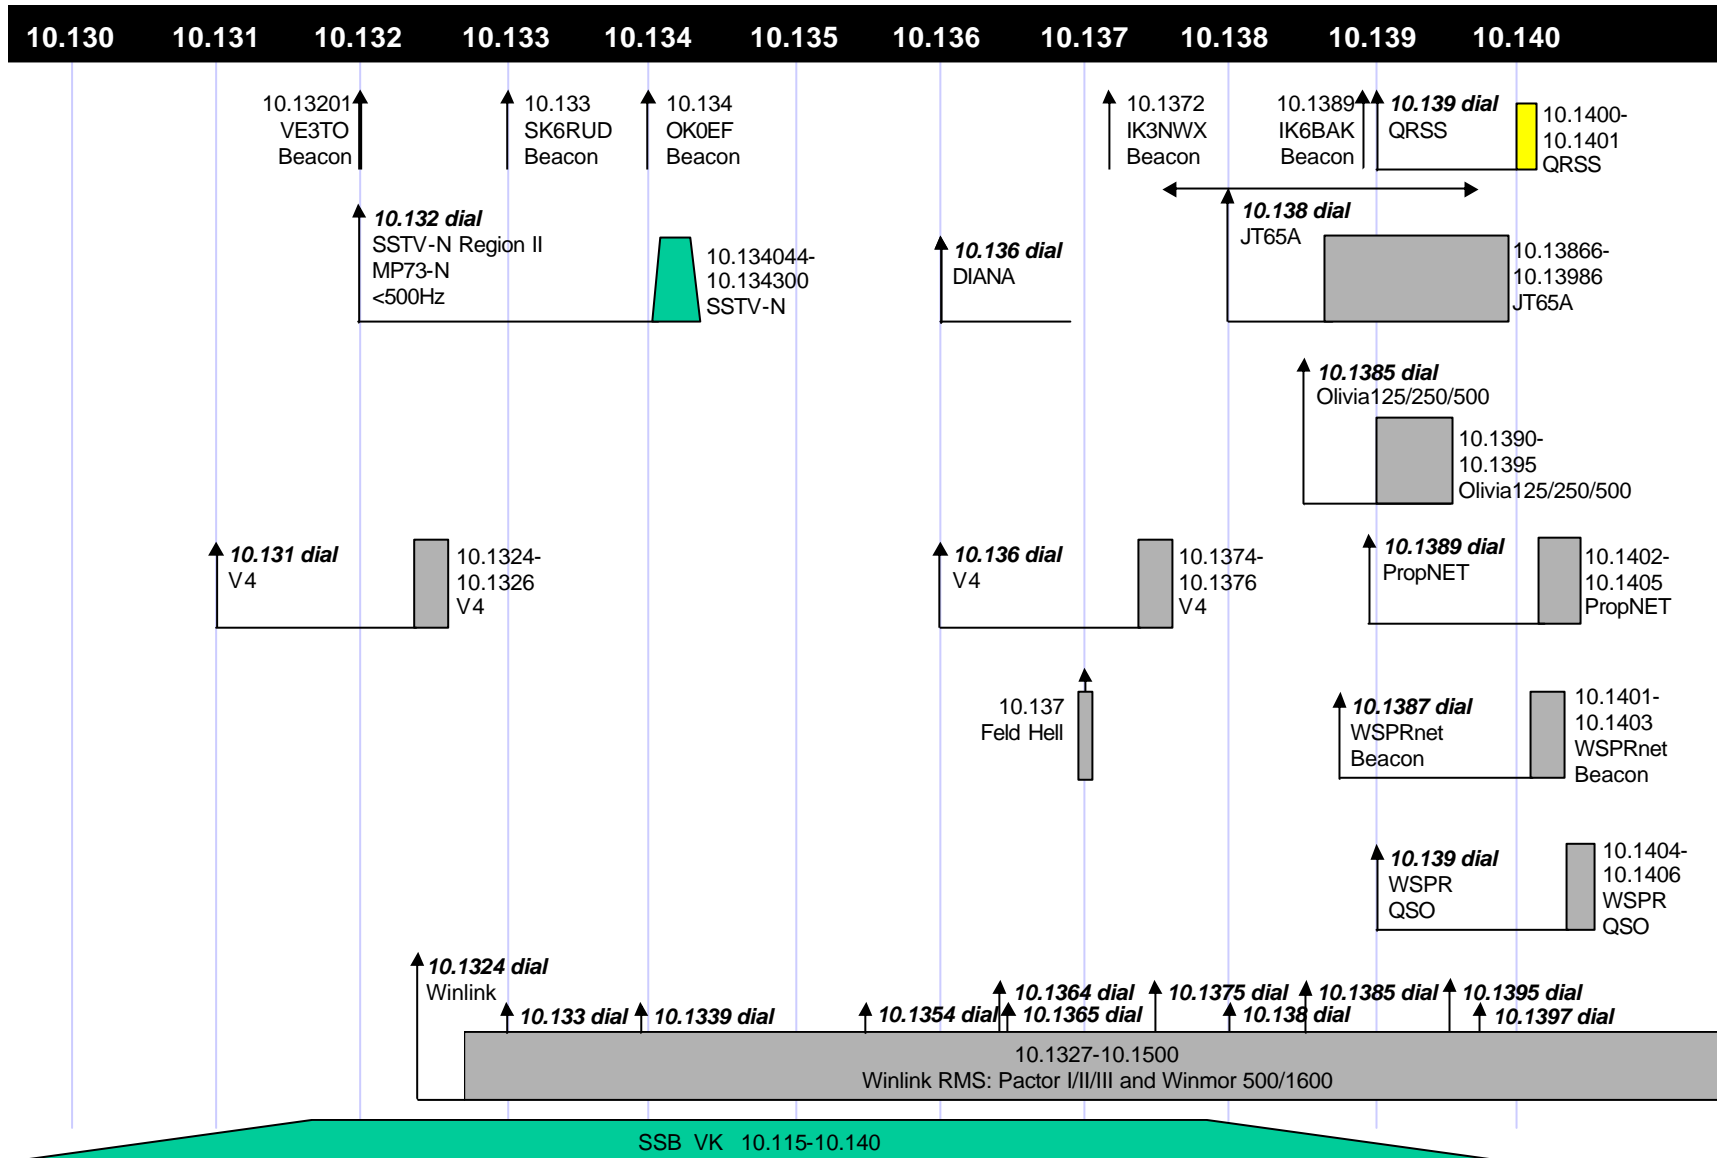

30m BAND UTILIZATION CHART v110713

13 July 2011

Compiled for the 30m Digital Group (30MDG) by Ian Wade, G3NRW (g3nrw@yahoo.co.uk)

30m BAND UTILIZATION CHART v110713

13 July 2011

30m BAND UTILIZATION CHART v110713

13 July 2011